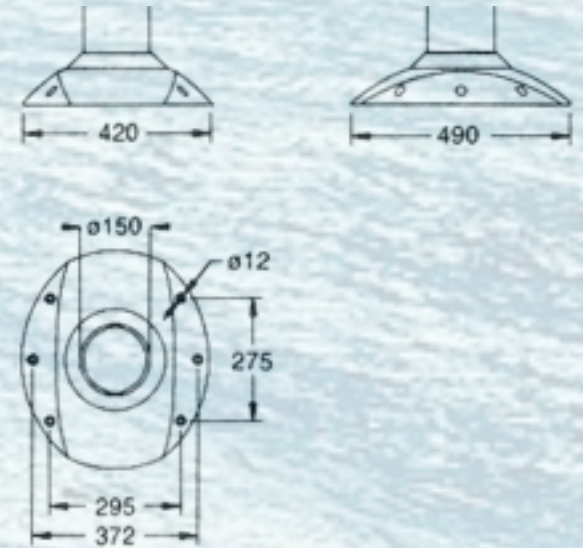

Floor mounting dimensions: